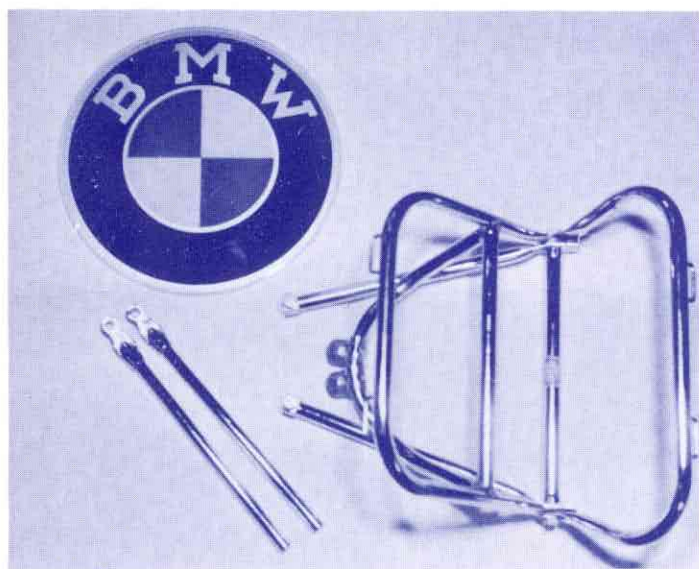

Luggage Carrier, chrome, fits all BMW models.

L-LCC $17.50