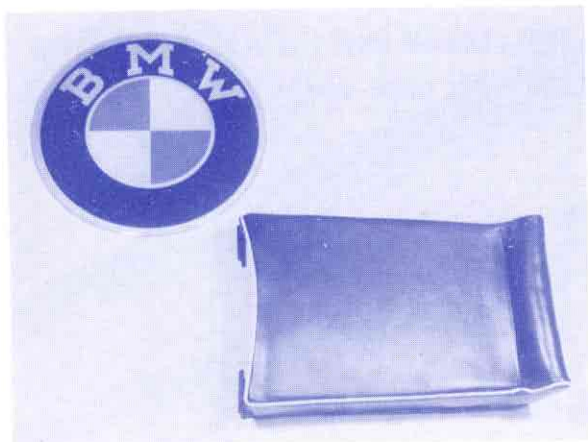

Fender-mounted Sports-Pillion genuine leather, attaches to rider's saddle (as furnished on Model R-69 solo as standard equipment).

M-7002032 ..... $32.00