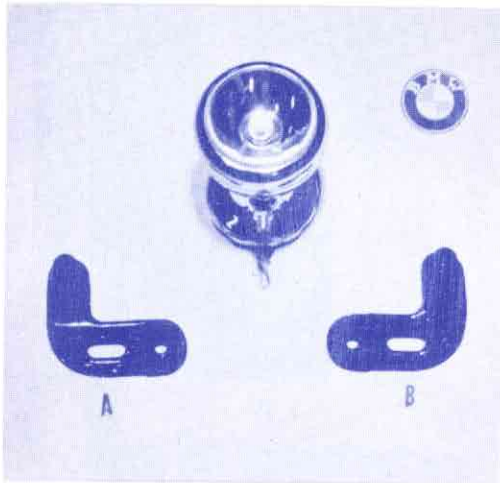

L-9024024 — Fits all Twins **\$37.50**

L-9024014 — Fits R-26 only **32.50**

Chrome, flat Cylinder Protection Bar with installation parts, for BMW Twins.

L-FCB-50 — Fits R-50, R-60 **\$22.50**

L-FCB-69 — Fits R-69 **25.00**

Chrome Safety Bar complete with installation parts, for BMW Model R-26 only.

L-BCB-26 **\$18.75**

BMW SPOTLIGHT

Heavily chromed Spotlight with balljoint swivel support, 15 Watt, mirror built into large switch unit.