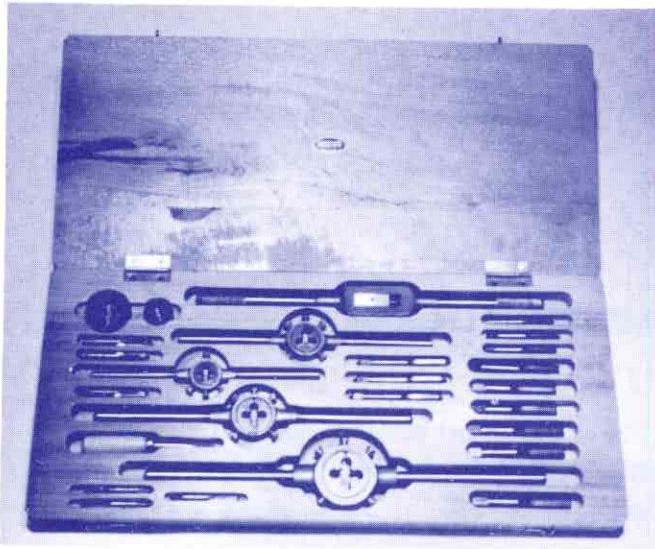

Authentic true-scale 9" model kit of the BMW Model R-69 Supersport. An excellent low-price promotion item. Something for BMW enthusiasts of all ages.

L-3800 \$1.00

METRIC TOOL SETS

Metric Tap and Die Set (Carbon Steel) in attractive wooden box with the 6 most popular threads 6, 7, 8, 10, 12, 14 consisting of die, starting, plug and finishing tap for each size plus all holders.