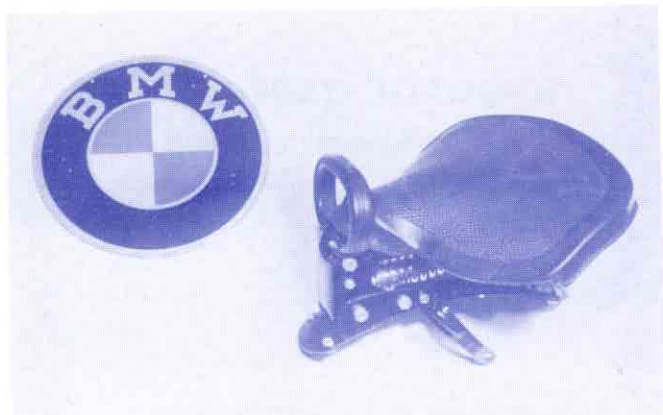

L-DSH \$ 60.00

PASSENGER FOOTRESTS

Folding footrests (as shown).

L-FFR \$3.75 pair

Non-folding BMW passenger footrests.

L-NFR \$5.50 pair

PILLION SEATS

(Fit All Models)

Fender-mounted Pillion Saddle, cantilever type with sturdy handgrip, black only.

L-FMPS \$20.00

Fender-mounted Pillion Pillow foam rubber padded, black only.

L-PP 230 \$18.75

Fender-mounted Pillion Pillow heavy foam rubber padding, black only.