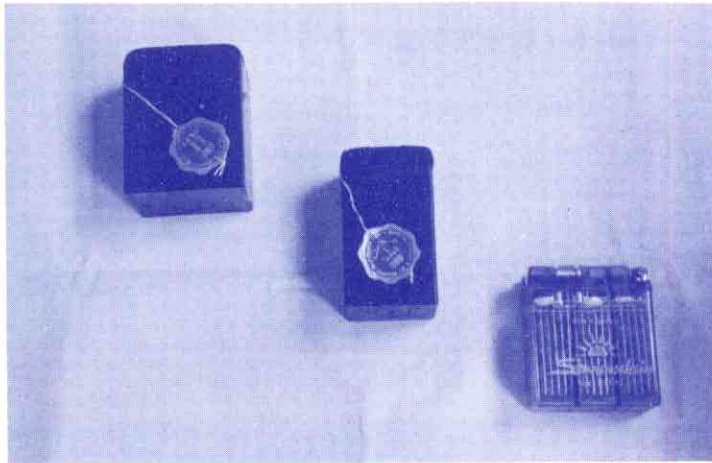

Sidestand for late models BMW.

L-9024013 — Fits Models R-50, R-60, R-69 **\$12.50**

L-9024045 — Fits Model R-26 **12.50**

SADDLEBAG MOUNTING BRACKETS

This set fits without the necessity to drill holes.

M-SMB **\$15.00**

BATTERIES

16 ah Battery (left), fits late Twins. Height with cover 6 1/8", length 4 5/8", width 3 1/2".

M-B-16 \$10.00

8 ah Battery (center) fits older Twins and Singles. Height with cover 6 1/4", length 3 1/2", width 3 1/8".