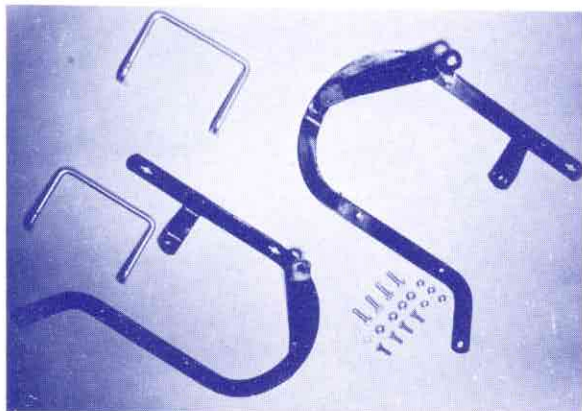

M-STW \$15.00

SIDESTANDS

"Akip" Sidestand for older BMW models (footrest with heavily chromed swingout support).

L-SSS — Fits Models R25/2 and R25/3 **\$15.00**

L-SST — Fits Models R51/3, R67, R68 **15.00**

Sidestand for late models BMW.

L-9024013 — Fits Models R-50, R-60, R-69 **\$12.50**

L-9024045 — Fits Model R-26 **12.50**

SADDLEBAG MOUNTING BRACKETS

This set fits without the necessity to drill holes.

M-SMB **\$15.00**