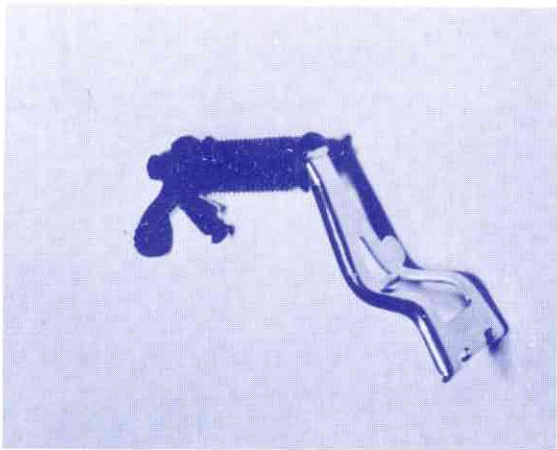

SIDESTANDS

"Akip" Sidestand for older BMW models (footrest with heavily chromed swingout support).

L-SSS — Fits Models R25/2 and R25/3 ..... **$15.00**

L-SST — Fits Models R51/3, R67, R68 ..... **15.00**