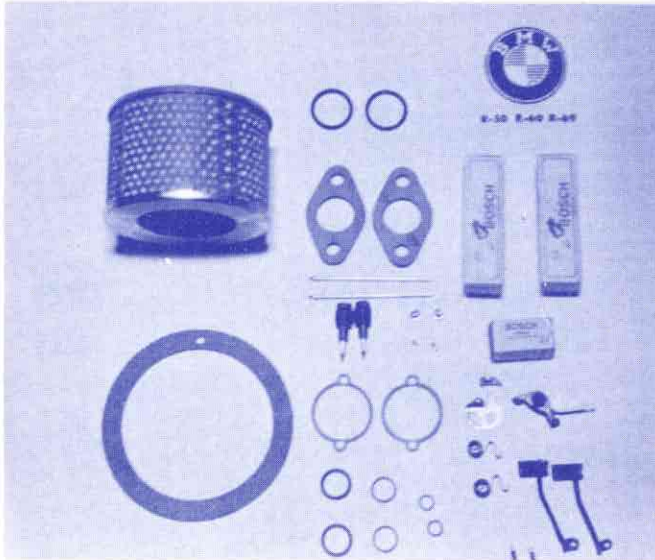

BMW TUNE-UP KIT

Available for all late Twins. When ordering state model!

This practical kit contains:

- Airfilter Element and Gasket
- Complete set of carburetor gaskets
- Two complete pilot screws
- Two float needles
- All jets
- Two sparkplugs
- Breaker point set
- Condenser
- Generator Brush set and springs
- Spring set for spark advance unit

L-TUK $17.50