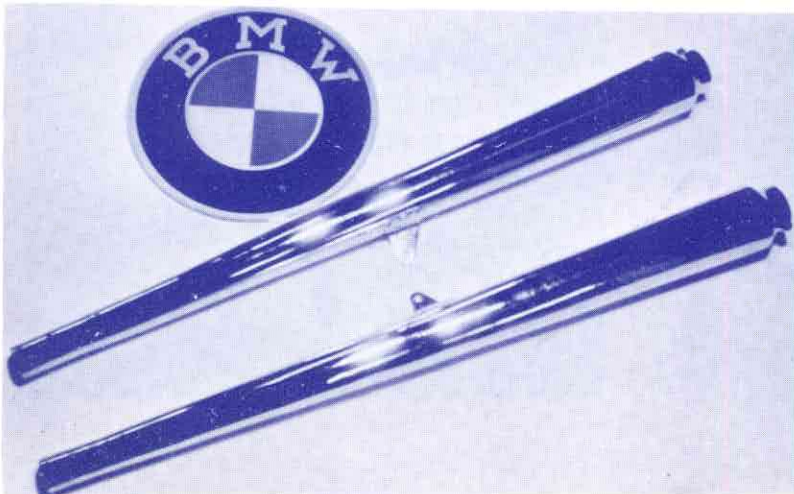

- L-EPN \$3.25 each

SPORTS EXHAUST MEGAPHONES

These heavily chromed megaphones fit all BMW Twins.

- M-EMT \$47.50 pair

WINDSHIELDS

Low, plastic Windshield, racing-type, fits all $\frac{7}{8}$ " handlebars, width 10", height 6".