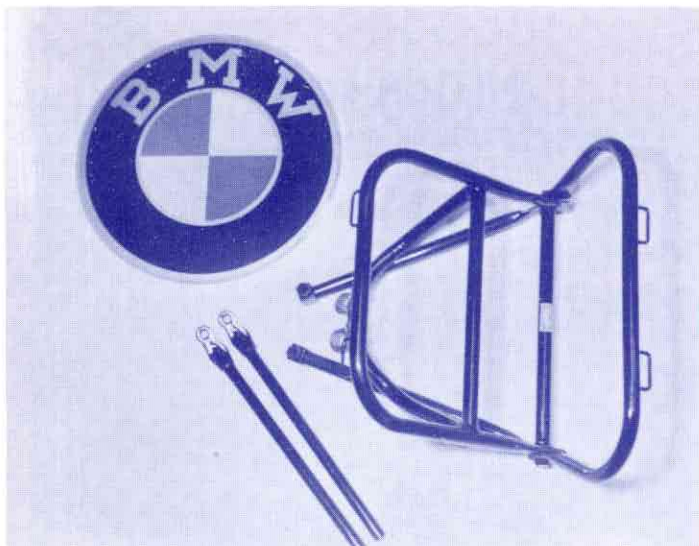

LUGGAGE CARRIERS

Luggage Carrier, black enamel fits all BMW models.

L-LCB $12.50