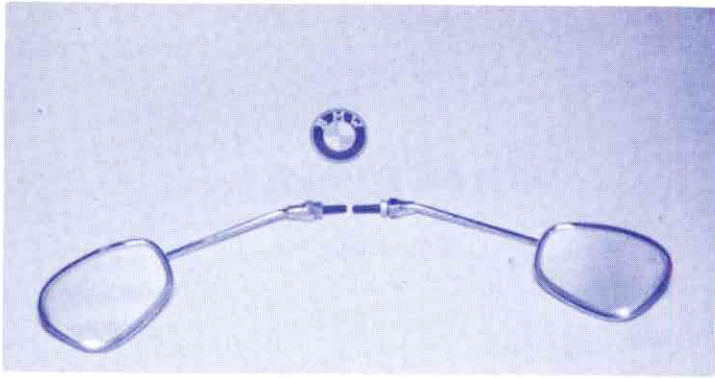

BMW REAR-VIEW MIRRORS

Rear-View Mirrors for mounting into headlight, heavy chrome.

- L-HLML — For left side $4.50
- L-HLMR — For right side 4.50