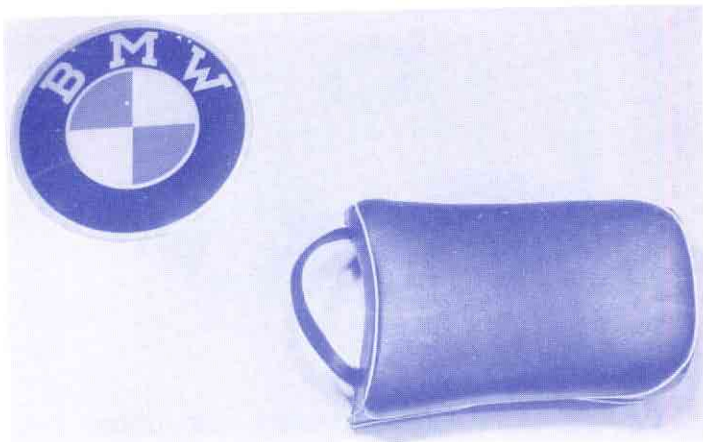

Fender-mounted Pillion Pillow heavy foam rubber padding, black only.

L-PP 256 ..... $22.00