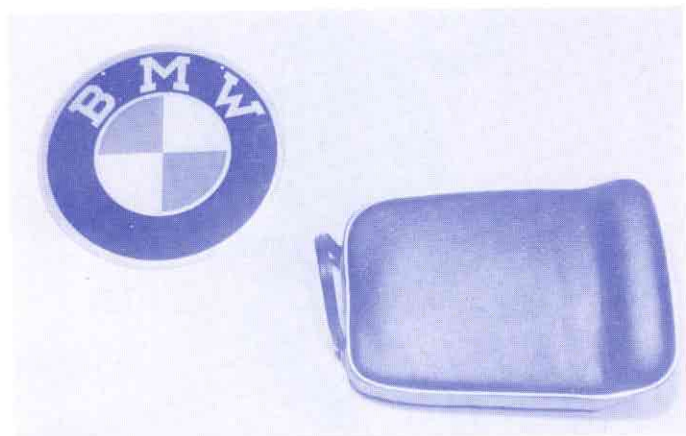

Fender-mounted Pillion Pillow foam rubber padded, black only.

L-PP 230 ..... $18.75