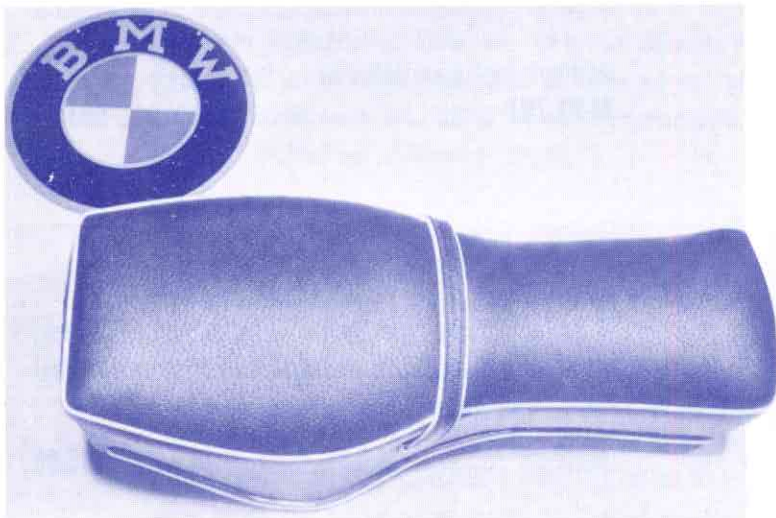

L-4080127 \$6.00

DUALSEATS

Large, comfortable BMW dualseat with heavy foam rubber padding.

L-DST — Fits all Twins \$42.50

L-DSS — Fits Model R-26 \$42.50

Sports Dualseat, to be used with 8 gallon Racing-type Sports Tank only (see Sports Tank Section).