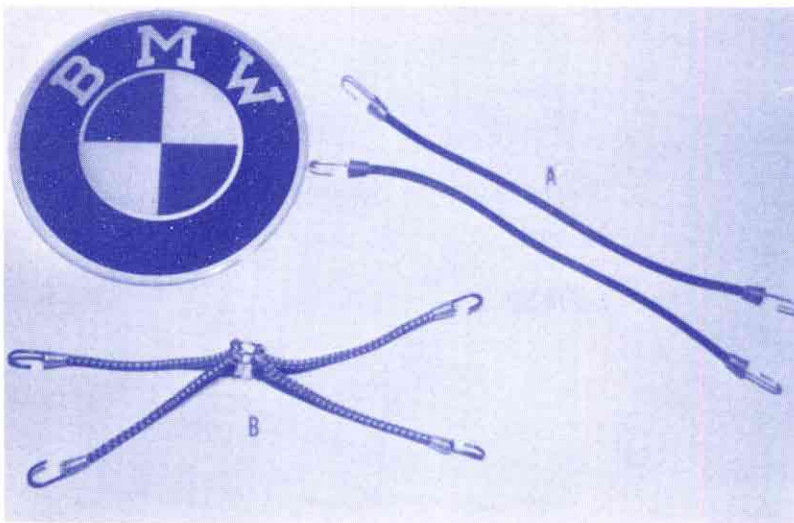

GOGGLES

Bubble Goggle (top), all clear, light weight goggles with adjustable elastic band.

M-BG $1.35

Heavy-duty Goggle with sponge rubber face mask, replaceable lens of clear plastic, fits over eye-glasses.

M-HDG $2.75