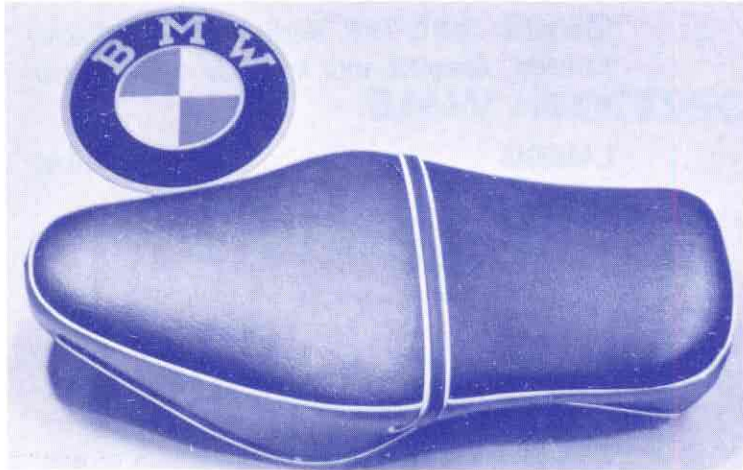

L-4080127 \$6.00

DUALSEATS

Large, comfortable BMW dualseat with heavy foam rubber padding.

L-DST — Fits all Twins \$42.50

L-DSS — Fits Model R-26 \$42.50

Sports Dualseat, to be used with 8 gallon Racing-type Sports Tank only (see Sports Tank Section).