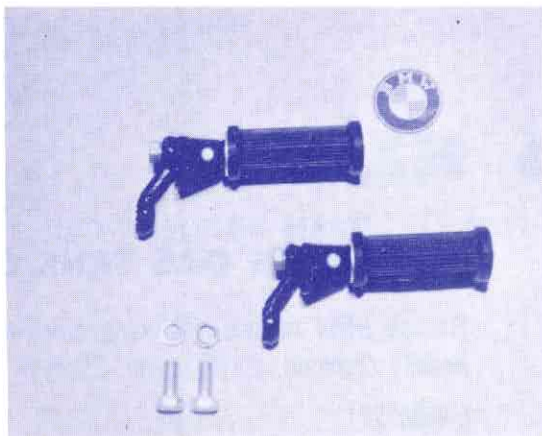

PASSENGER FOOTRESTS

Folding footrests (as shown).

L-FFR ..... $3.75 pair

Non-folding BMW passenger footrests.

L-NFR ..... $5.50 pair