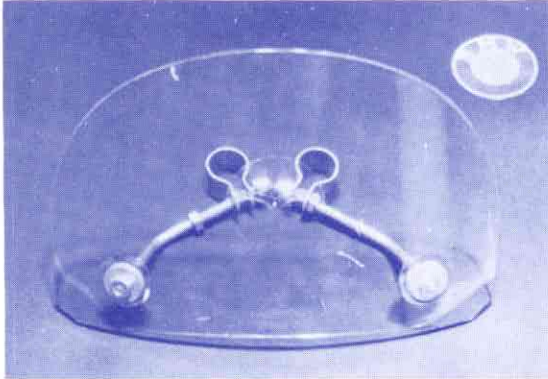

WINDSHIELDS

Low, plastic Windshield, racing-type, fits all $\frac{7}{8}$ " handlebars, width 10", height 6".

L-RWS $4.50