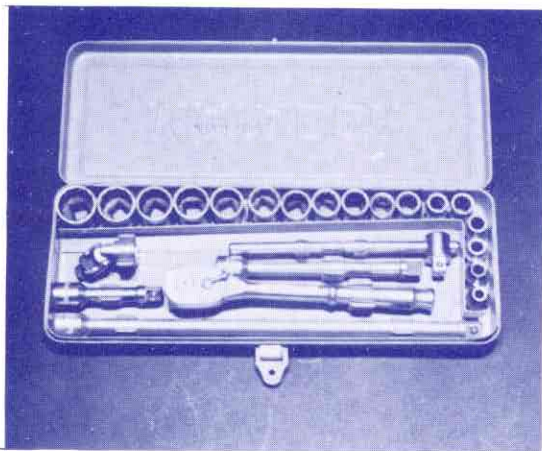

Metric Socket Wrench Set, Super Chrome tools in attractive metal box. Sizes 6—22 mm, with left-right ratchet, extensions, universal joint extension, quality tools.

M-MSWS $27.50