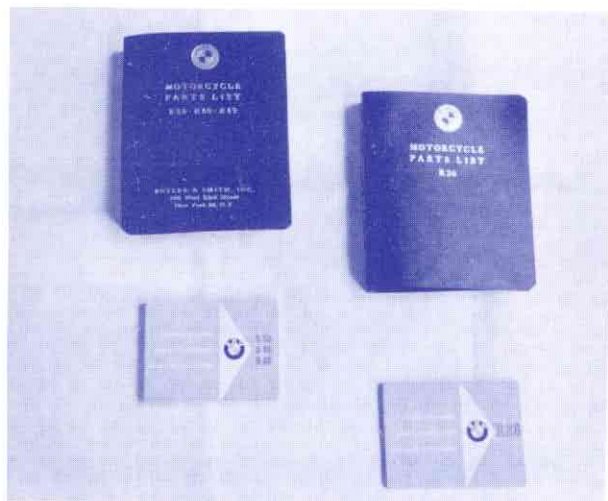

N-MOS **\$6.00**

BMW BOOKS, CATALOGS

Shop manual, illustrated, English language, for Model R-26, 139 pages.

M-SM-26 \$4.80

Shop manual, illustrated, English language for Models R-50, 60, 69, 148 pages.

M-SM-T \$4.80