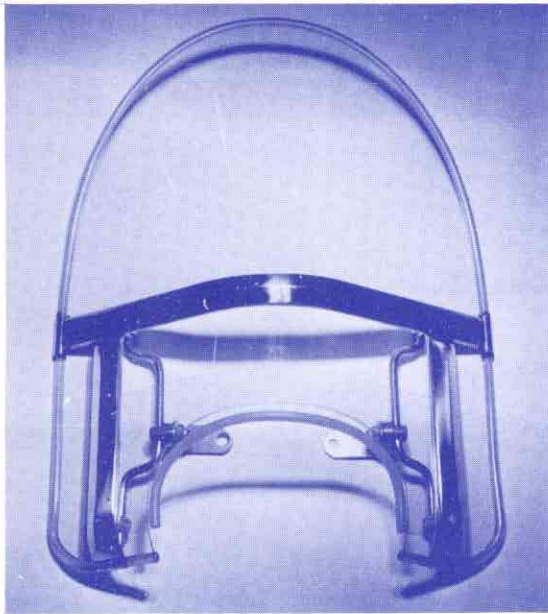

Heavy-duty Windshield, rigid, heavy metal reinforcement, special brackets for top installation on BMW fork. Clear top, bottom ppyralin may be had clear, blue or red.

M-HDW-C — With clear bottom $25.00

M-HDW-B — With blue bottom 25.00

M-HDW-R — With red bottom 25.00