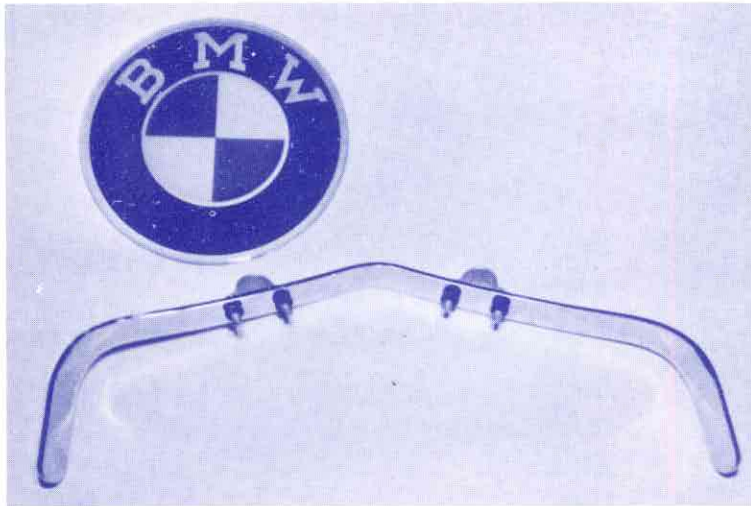

Chrome, flat Cylinder Protection Bar with installation parts, for BMW Twins.

L-FCB-50 — Fits R-50, R-60 ..... **$22.50**

L-FCB-69 — Fits R-69 ..... **25.00**