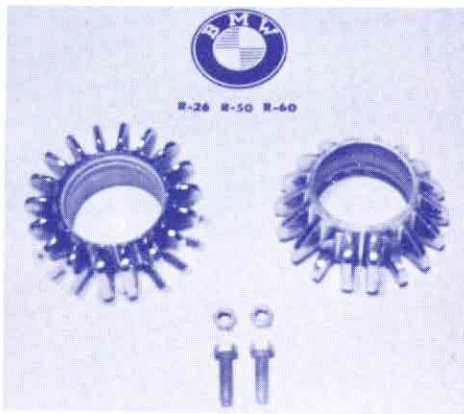

FINNED EXHAUST PIPE NUTS

These finned cooling rings are standard equipment on BMW Model R-69. The chromed rings are available as accessory for Models R-26, R-50, R-60.

- L-EPN ..... $3.25 each