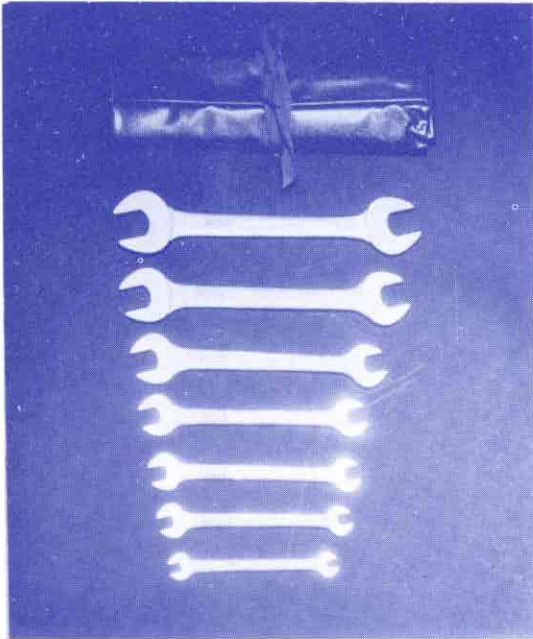

METRIC TOOL SETS

(Continued)

Metric Open-End Wrench Set comes in plastic tool bag, chrome vanadium finish, sizes 6 — 22 mm, 7-piece highest quality set.

M-MOES **$9.50**