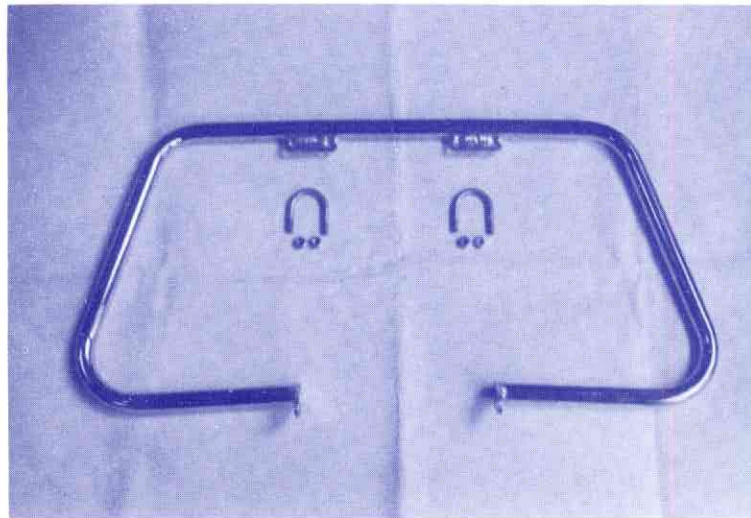

L-9024024 — Fits all Twins **\$37.50**

L-9024014 — Fits R-26 only **32.50**

Chrome, flat Cylinder Protection Bar with installation parts, for BMW Twins.

L-FCB-50 — Fits R-50, R-60 **\$22.50**

L-FCB-69 — Fits R-69 **25.00**