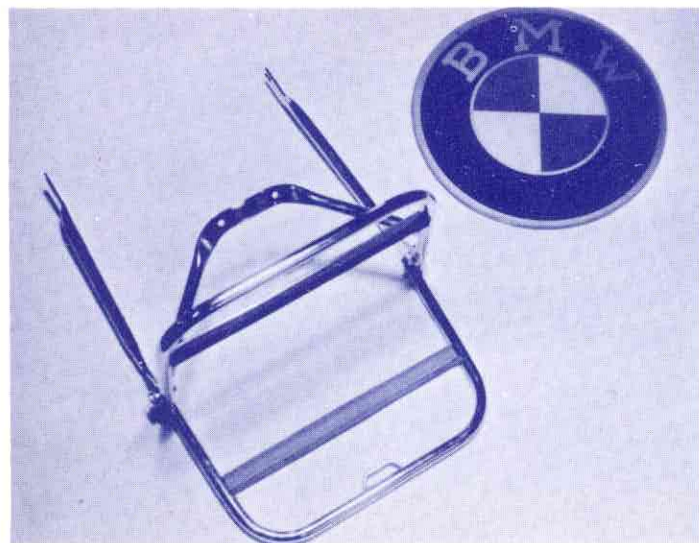

Luggage Carrier, heavily chromed, with rubber-padded rails.

L-LCMT — Fits all twins $24.50

L-LCMS — Fits single cylinder $24.50