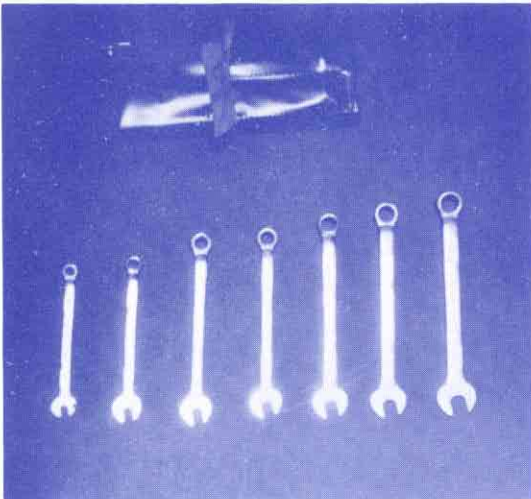

M-MDES \$16.00

METRIC TOOL SETS

(Continued)

Metric Open-End Wrench Set comes in plastic tool bag, chrome vanadium finish, sizes 6 — 22 mm, 7-piece highest quality set.

M-MOES **\$9.50**

Metric Combination Open-End/Box-Wrench Set... comes in plastic tool bag, chrome vanadium finish, sizes 6 — 12 mm, 7-piece highest quality set.