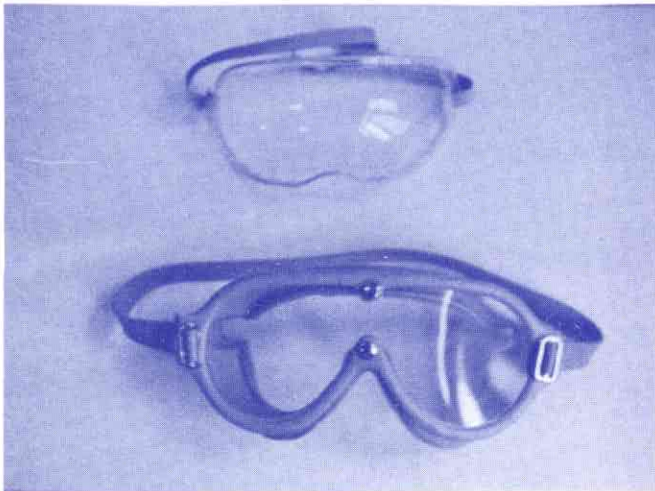

BMW TUNE-UP KIT

Available for all late Twins. When ordering state model!

This practical kit contains:

- Airfilter Element and Gasket
- Complete set of carburetor gaskets
- Two complete pilot screws
- Two float needles
- All jets
- Two sparkplugs
- Breaker point set
- Condenser
- Generator Brush set and springs
- Spring set for spark advance unit

L-TUK $17.50

GOGGLES

Bubble Goggle (top), all clear, light weight goggles with adjustable elastic band.

M-BG $1.35

Heavy-duty Goggle with sponge rubber face mask, replaceable lens of clear plastic, fits over eye-glasses.

M-HDG $2.75

BANJO CORDS

The most suitable way to attach luggage to carriers is by these sturdy rubber cords with strong hook fasteners.

A — Plain rubber cords 20½" long. Colors: Blue, green, red.

L-PBC ..... $ .55

B — Fabric covered Spider Cords with plastic covered hooks. Color: Red with yellow.

Available singly or as pair.

L-FBC ..... $ .75 single — $1.50 pair