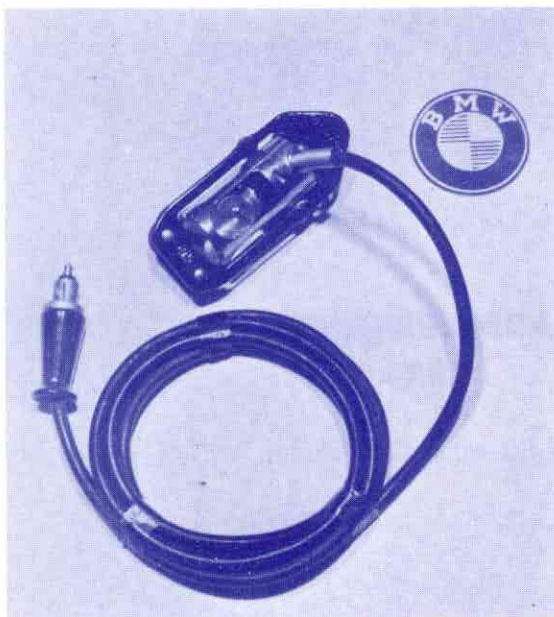

BMW TROUBLE LIGHT

A practical clamp-on light for emergencies with strong durable cord and plug. Fits in outlet near the battery.

L-8040001 ..... $7.50