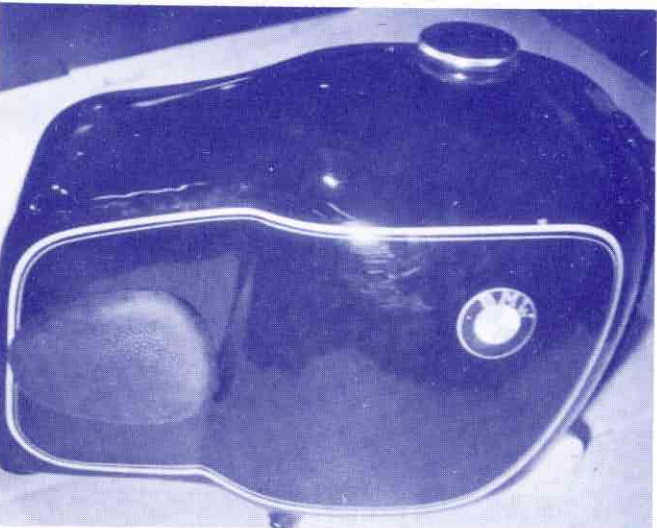

8 gallon Racing-type Sports Tank, Model RS, black, no tool compartment, not usable with standard dual seat (see dual seats).

M-HT-RS $115.00