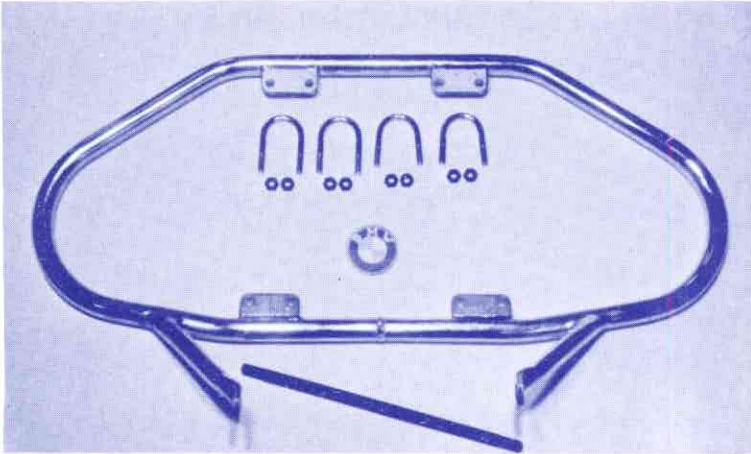

SAFETY BARS

Chrome Safety Bar complete with installation parts, including front engine bolt.

L-9024024 — Fits all Twins **$37.50**

L-9024014 — Fits R-26 only **32.50**